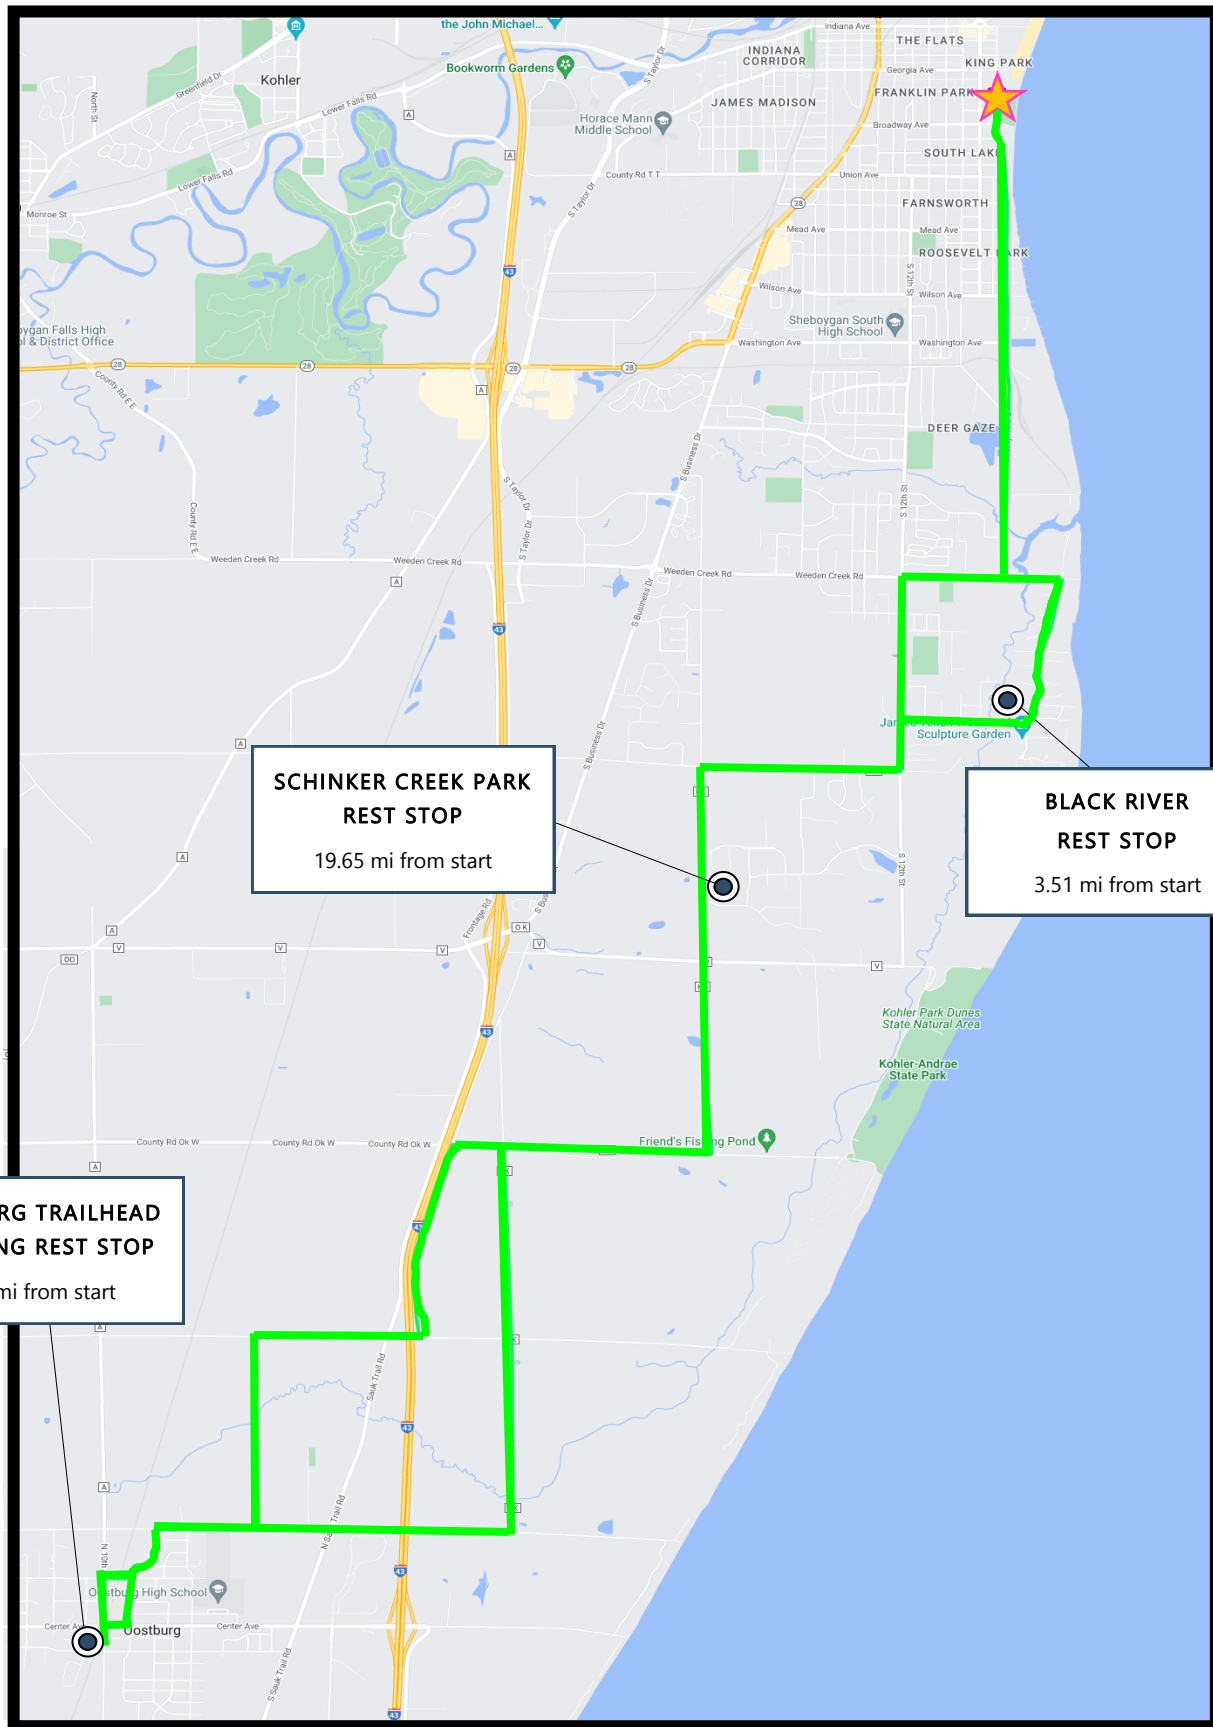

The Salvation Ride 25 Mile Route

The Salvation Ride 25 Mile Route

LINE	MILE MARKER	TURN	DIRECTION	INSTRUCTION	TRAVEL DISTANCE
1	0		S	Leaving King Park event site head South on S. 7 th Street following curve as it becomes Lakeshore Drive	0.15
2	0.15		S	Continue South on Lakeshore Drive	2.29
3	2.44	←	E	LEFT - EAST on Weeden Creek Road (Co Rd EE)	0.29
4	2.73	→	S	RIGHT - SOUTH on Evergreen Drive to Black River REST STOP	0.78
5	3.51	→	W	Leaving Rest Stop, take immediate RIGHT heading WEST on Indian Mound Road	0.62
6	4.13	←	S	LEFT - SOUTH on S 12 th Street	0.24
7	4.37	→	W	RIGHT- WEST on Stahl Road	1.01
8	5.38	←	S	LEFT - SOUTH on Moenning Road	2.01
9	7.39	→	W	RIGHT - WEST on Old Park Road which becomes Co Rd KK	1.02
10	8.41	←	S	At intersection with Middle Road follow Co Rd KK as it turns LEFT - SOUTH	2.01
11	10.42	→	W	RIGHT - WEST continuing on Co Rd KK (Town Line Road)	1.76
12	12.18	←	S	LEFT - SOUTH on N 8 th Street	0.19
13	12.37	→	S	Follow curve to the RIGHT continuing South onto Indiana Avenue	0.14
14	12.51		S	Continue South onto N 9 th Street	0.25
15	12.76	→	W	RIGHT - WEST on Center Avenue	0.12
16	12.88	←	S	LEFT-SOUTH on S. 10 th Street to Oostburg Trailhead Building REST STOP	0.02
17	12.90		W	Leaving Rest Stop, head NORTH on S. 10 th Street	0.03
18	12.93	←		LEFT- WEST on Center Avenue to cross railroad tracks	0.02
19	12.95	→	N	RIGHT - NORTH on Co Rd A (N. 10 th Street)	0.24
20	13.19	→	E	RIGHT - EAST on Wisconsin Avenue	0.14
21	13.33	←	N	LEFT - NORTH on Indiana Avenue	0.14
22	13.47		N	Continue North on N 8 th Street	0.18
23	13.65	→	E	RIGHT - EAST on Co Rd KK (Town Line Road)	0.51
24	14.16	←	N	LEFT - NORTH on Minderhaud Road	1.01
25	15.17	→	E	RIGHT - EAST on Wilson Lima Road	0.80
26	15.97	←	N	LEFT - NORTH on Sauk Trail Road	1.04
27	17.01	→	E	RIGHT - EAST on Old Park Road	1.28
28	18.29	←	N	LEFT - NORTH on Moenning Road (Co Rd KK)	1.32
29	19.61	→	E	RIGHT - EAST on Schinker Creek Road to Schinker Creek Park REST STOP	0.04
30	19.65		W	Leaving Rest Stop, head West on Schinker Creek Road	0.72
31	20.37	→	E	RIGHT - EAST on Stahl Road (CO Rd KK)	0.98
32	21.35	←	N	LEFT - NORTH on S 12 th Street	1.00
33	22.35	→	E	RIGHT - EAST on Weeden Creek Road	0.52
34	22.87	←	N	LEFT - NORTH on Lakeshore Drive	2.29
35	25.16		N	Continue NORTH as Lakeshore Drive becomes S 7 th Street	0.16
36	25.32		★	ARRIVE AT KING PARK EVENT SITE AND ENJOY LUNCH	★